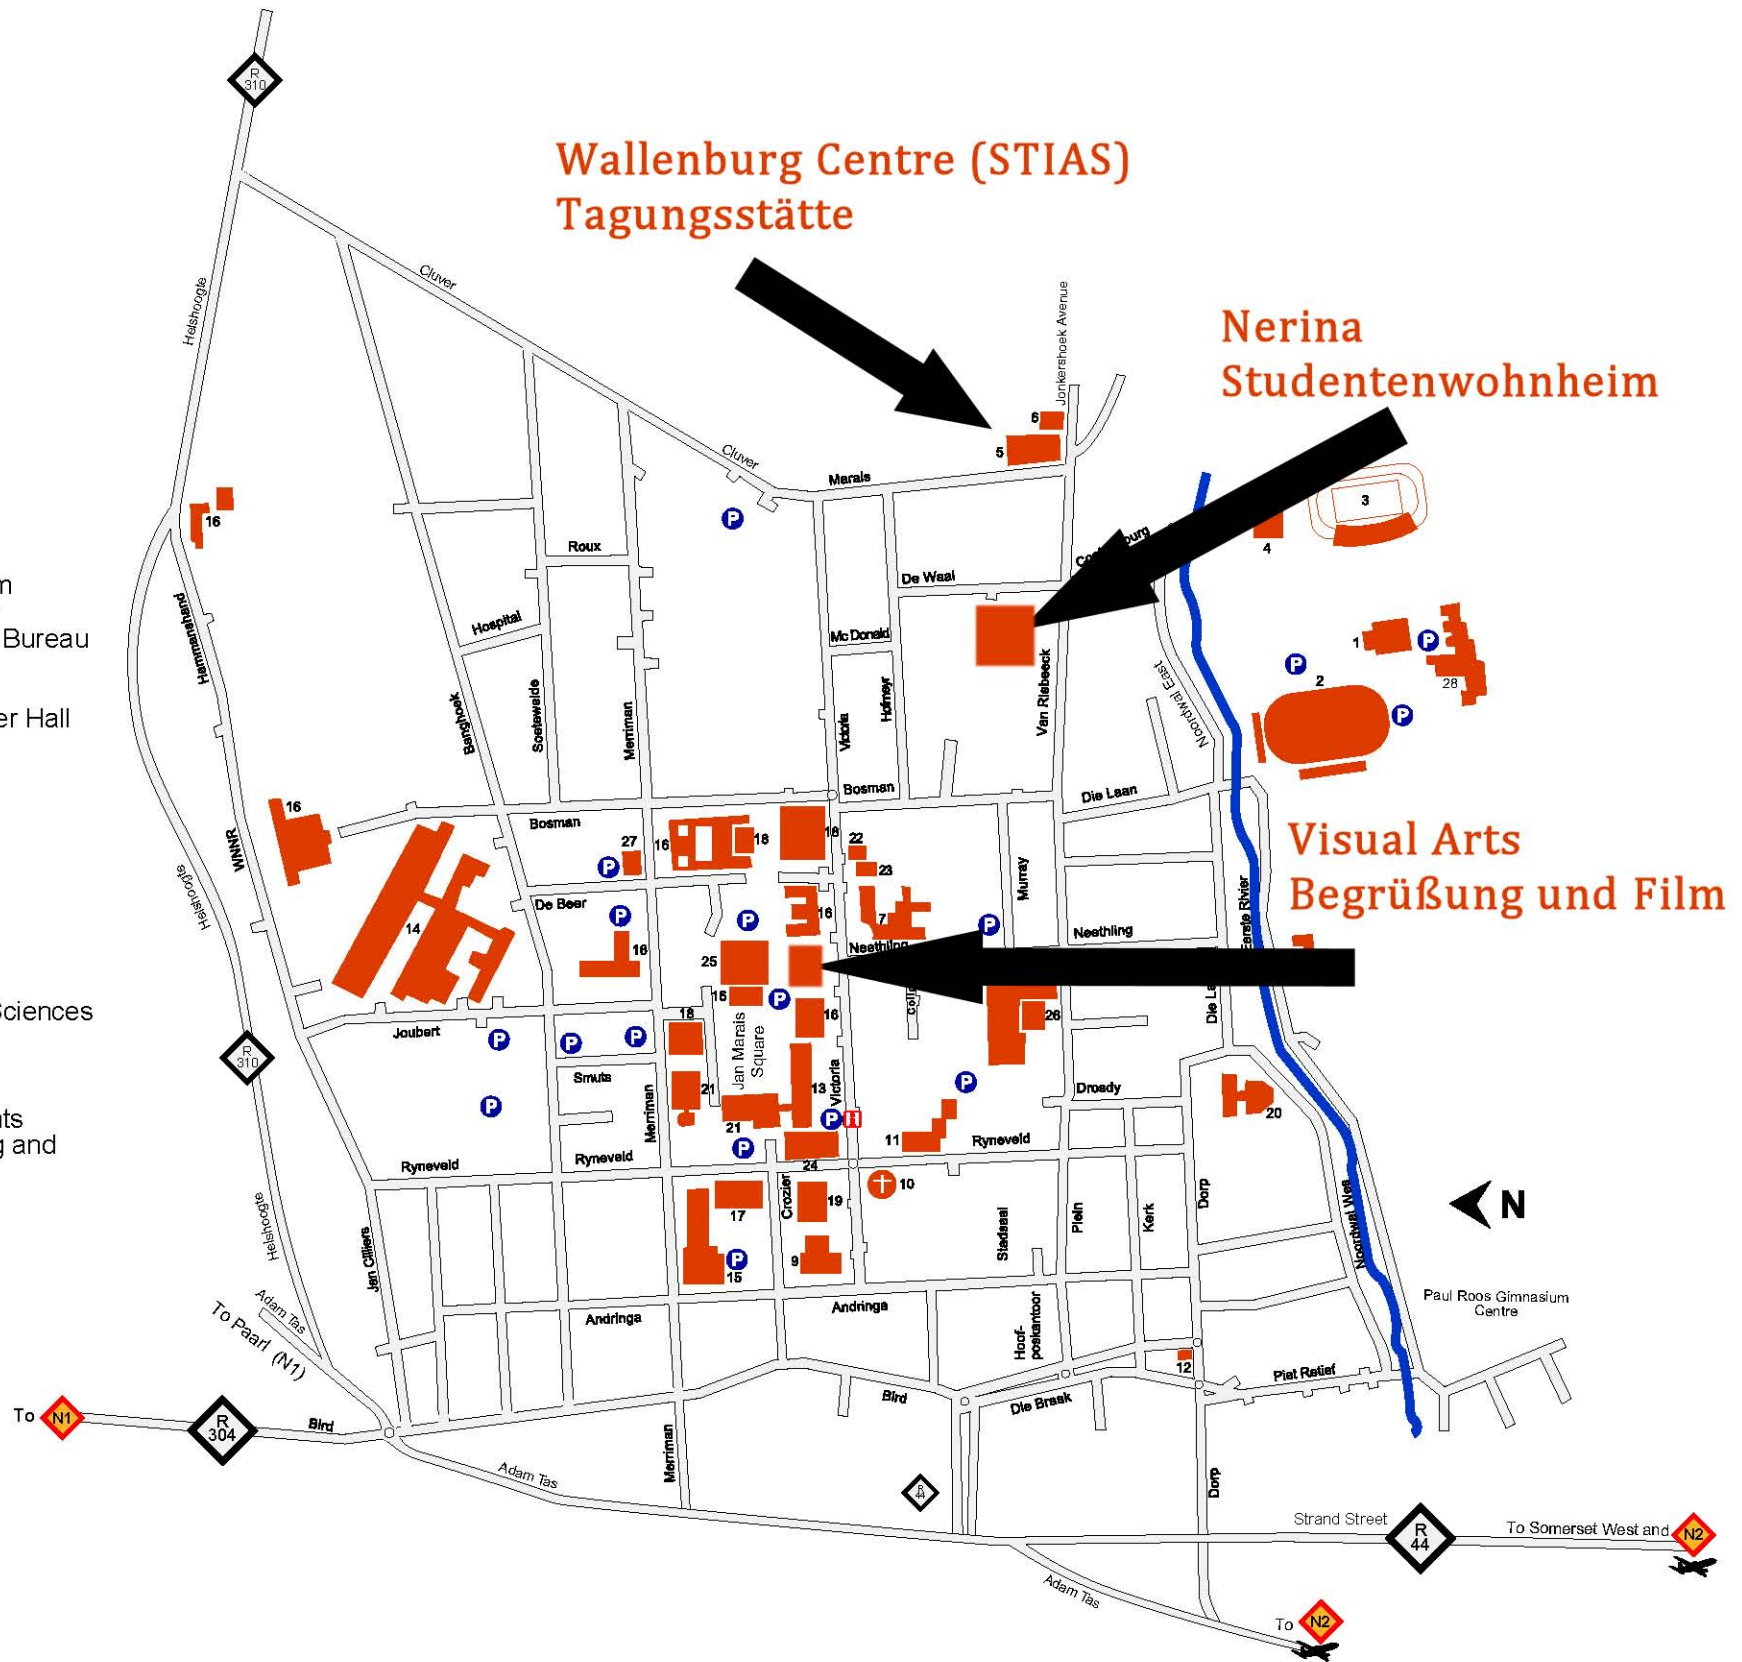

UNIVERSITEIT
STELLENBOSCH
UNIVERSITY

1. DF Malan Memorial Centre
2. Coetzenburg Athletics Stadium
3. Danie Craven Rugby Stadium
4. Jannie Marais House / Sports Bureau
5. Wallenberg Centre (STIAS)
6. STIAS Manor House
7. Conservatoire of Music / Endler Hall
8. SU Botanical Garden
9. HB Thom Theatre
10. "d2Kruiskerk"d3
11. Sasol Art Museum
12. US Art gallery
13. Admin A, B and C
14. Engineering
15. Arts
16. Agrisciences
17. Education
18. Economic and Management Sciences
19. Old Main Building (Law)
20. Theology
21. Natural Sciences
22. Centre for Prospective Students
23. Centre for Student Counseling and Development
24. International Offices
25. Neelsie Student Centre
26. Old Conservatoire
27. US Security Services
28. Gymnasium

WELCOME TO STELLENBOSCH UNIVERSITY